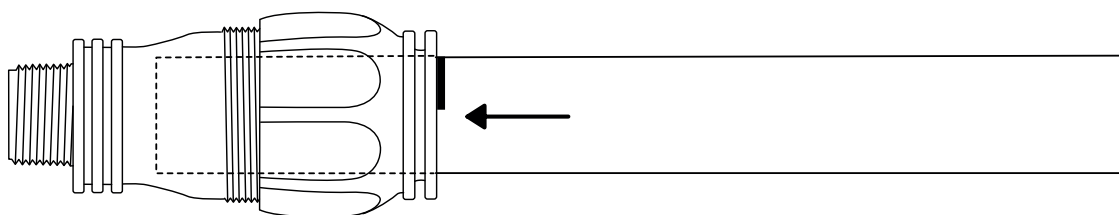

FLEXICOUPLING & ADAPTER

1

2

 + 1 

 (15-22, 20-27, 27-35 mm)

 + 2 

 (35-50, 49-63 mm)