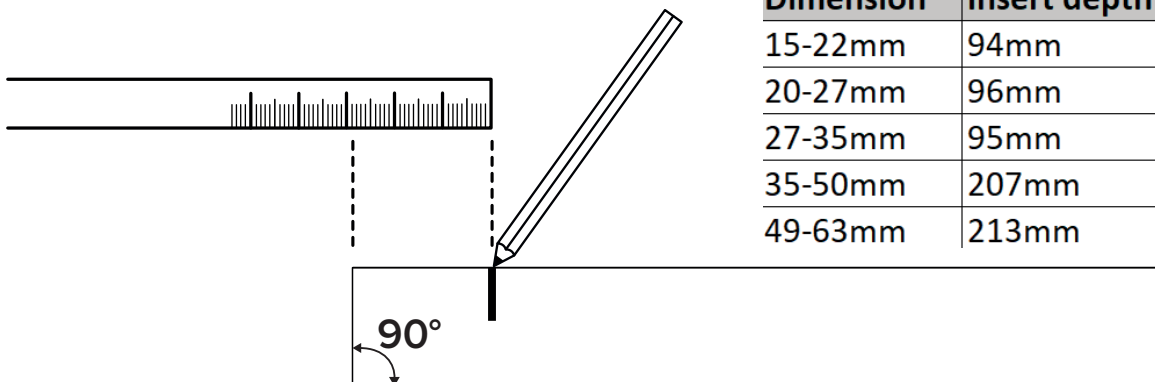

FLEXICOUPLING & ADAPTER

1

2

 + 1 

 (15-22, 20-27, 27-35 mm)

 + 2 

 (35-50, 49-63 mm)